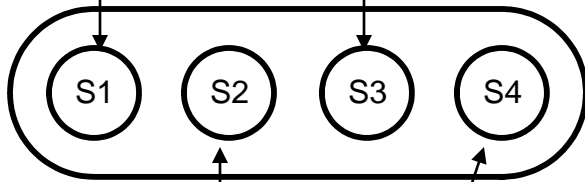

D1 LED:
Camera Navigation : Solid Green
Alarm : Blinking Red

S4: Fast Zoom T
Shift S4: WB "B"
Nav S5: Up

S1: One Push WB
Shift S1: Auto/Manual
WBToggle
Nav S1: Right

S3: Record Start/Stop
Shift S3: Toggle Nav. Mode
Nav S3: Execute

Right Wheel: Zoom W & T Vaiable Range
Shift Right Wheel: Manual Iris

MENU CONTROL PANEL

S1: Menu Toggle
Shift S1: Assign 4

S3: Assign 1
Shift S3: Assign 6
** Hold For Test Mode Exit **

S2: Picture Profile Toggle
Shift S2: Assign 5

S4: Assign 2
Shift S4: Power Off
** Test Mode At Power-Up **

Left Wheel: Focus N & F
Shift Left Wheel: Shutter
Select Up/Down