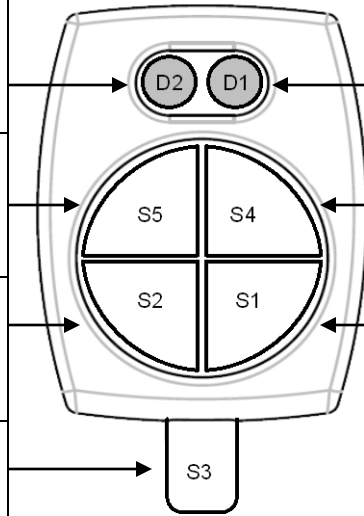

LEFT GRIP

D2 LED:
Camera: None

S5: Exp. Focus
Shift S5: Shutter On/Off

S2: Moment. AF
Shift S2: AF Toggle On/Off

S3: Shift Key

D1 LED:
Camera: None
Alarm : Blinking Red

S4: Gain Select
Shift S4: Gain On/Off

S1: Moment. Auto Iris
Shift S1: Iris A/M Toggle

RIGHT GRIP

D2 LED:
Camera : Solid Green
Rec. : Blinking Green
No Media: Solid Amber

S5: Fast Zoom W
Shift S5: WB "A"
Nav S5: Down

S2: Display Toggle
Shift S2: WB Preset
Nav S2: Left

Right Wheel: Zoom W & T Vaiable Range
Shift Right Wheel: Manual Iris

MENU CONTROL PANEL

S1: Menu Toggle
Shift S1: Assign 4

S3: Assign 1
Shift S3: Assign 6
** Hold For Test Mode Exit **

S2: Picture Profile Toggle
Shift S2: Assign 5